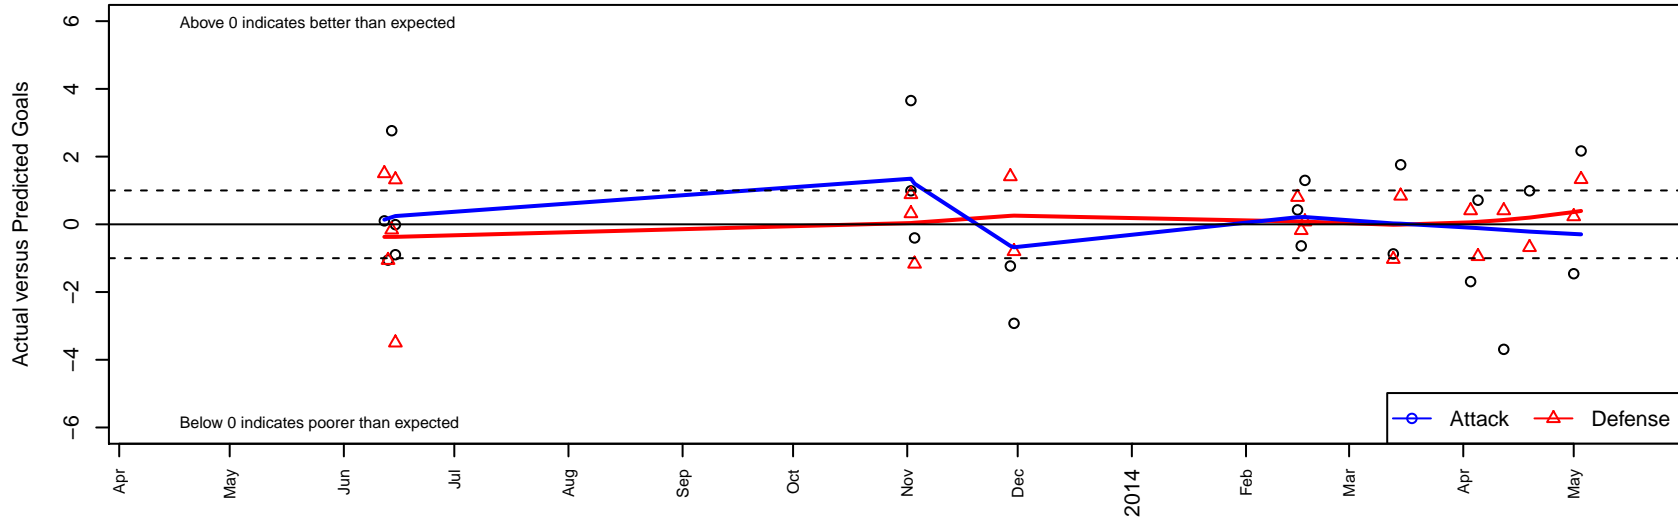

# FC Nova SuperNova Black B96

FC Nova  
 Boise, ID  
 B96 total strength=1724  
 attack=26.59 defense=22.74  
 fall league = Spr Idaho D3 U17/18 Boys U18  
 alt names used:  
 FC NOVA BLACK (ID)  
 FC NOVA SUPER NOVA ELITE  
 FC NOVA SUPER NOVA (ID)

Venues played:  
 Pres Cup Regionals Division 1 U16  
 FC Nova Fall Showcase Boys Showcase U18  
 LV Thanksgiving Classic WCDA U17  
 PDT Phoenix WCDA U17  
 Spr Idaho D3 U17/18 Boys U18

**FC Nova SuperNova Black B96**  
 Dots are actual minus expected GF (blue circles) and GA (red triangles).  
 Blue line is smoothed change in attack strength. Red is smoothed change in defense strength.